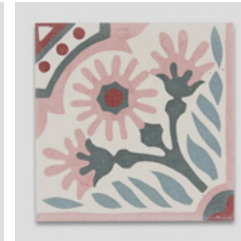

Bodrum Beach

Earth Stripes

Duo Brown Stripes

Duo Green Stripes

Santorini

Moonlighting Rosso

Cats Pink

KARE DESENLİ KAROLAR

20 x 20 x 1.7 cm

Betsy

Sunset Patchwork

Sunset Stripes

Sunset

Beach

Blue Ivy

Sakura

Tiffany Dots

Carnival

Rainbow Stripes

Mustard Stripes

Dirty Pink Stripes

Navy Blue Stripes

Dark Blue Stripes

Green Stripes