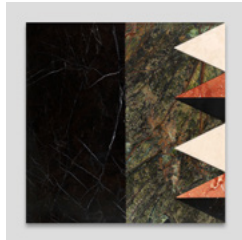

MERMER KAROLAR

30 x 30 x 2 cm
20 x 20 x 1.8 cm

Jigsaw