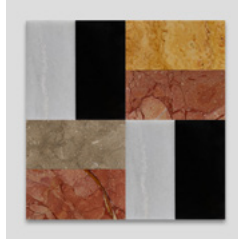

KARE

30 x 30 x 2 cm
20 x 20 x 1.8 cm

MERMER KAROLAR

30 x 30 x 2 cm
20 x 20 x 1.8 cm

Half Moon Bay

Moonstruck

Half Moon Bay Green Nymph

Magic Rectangles